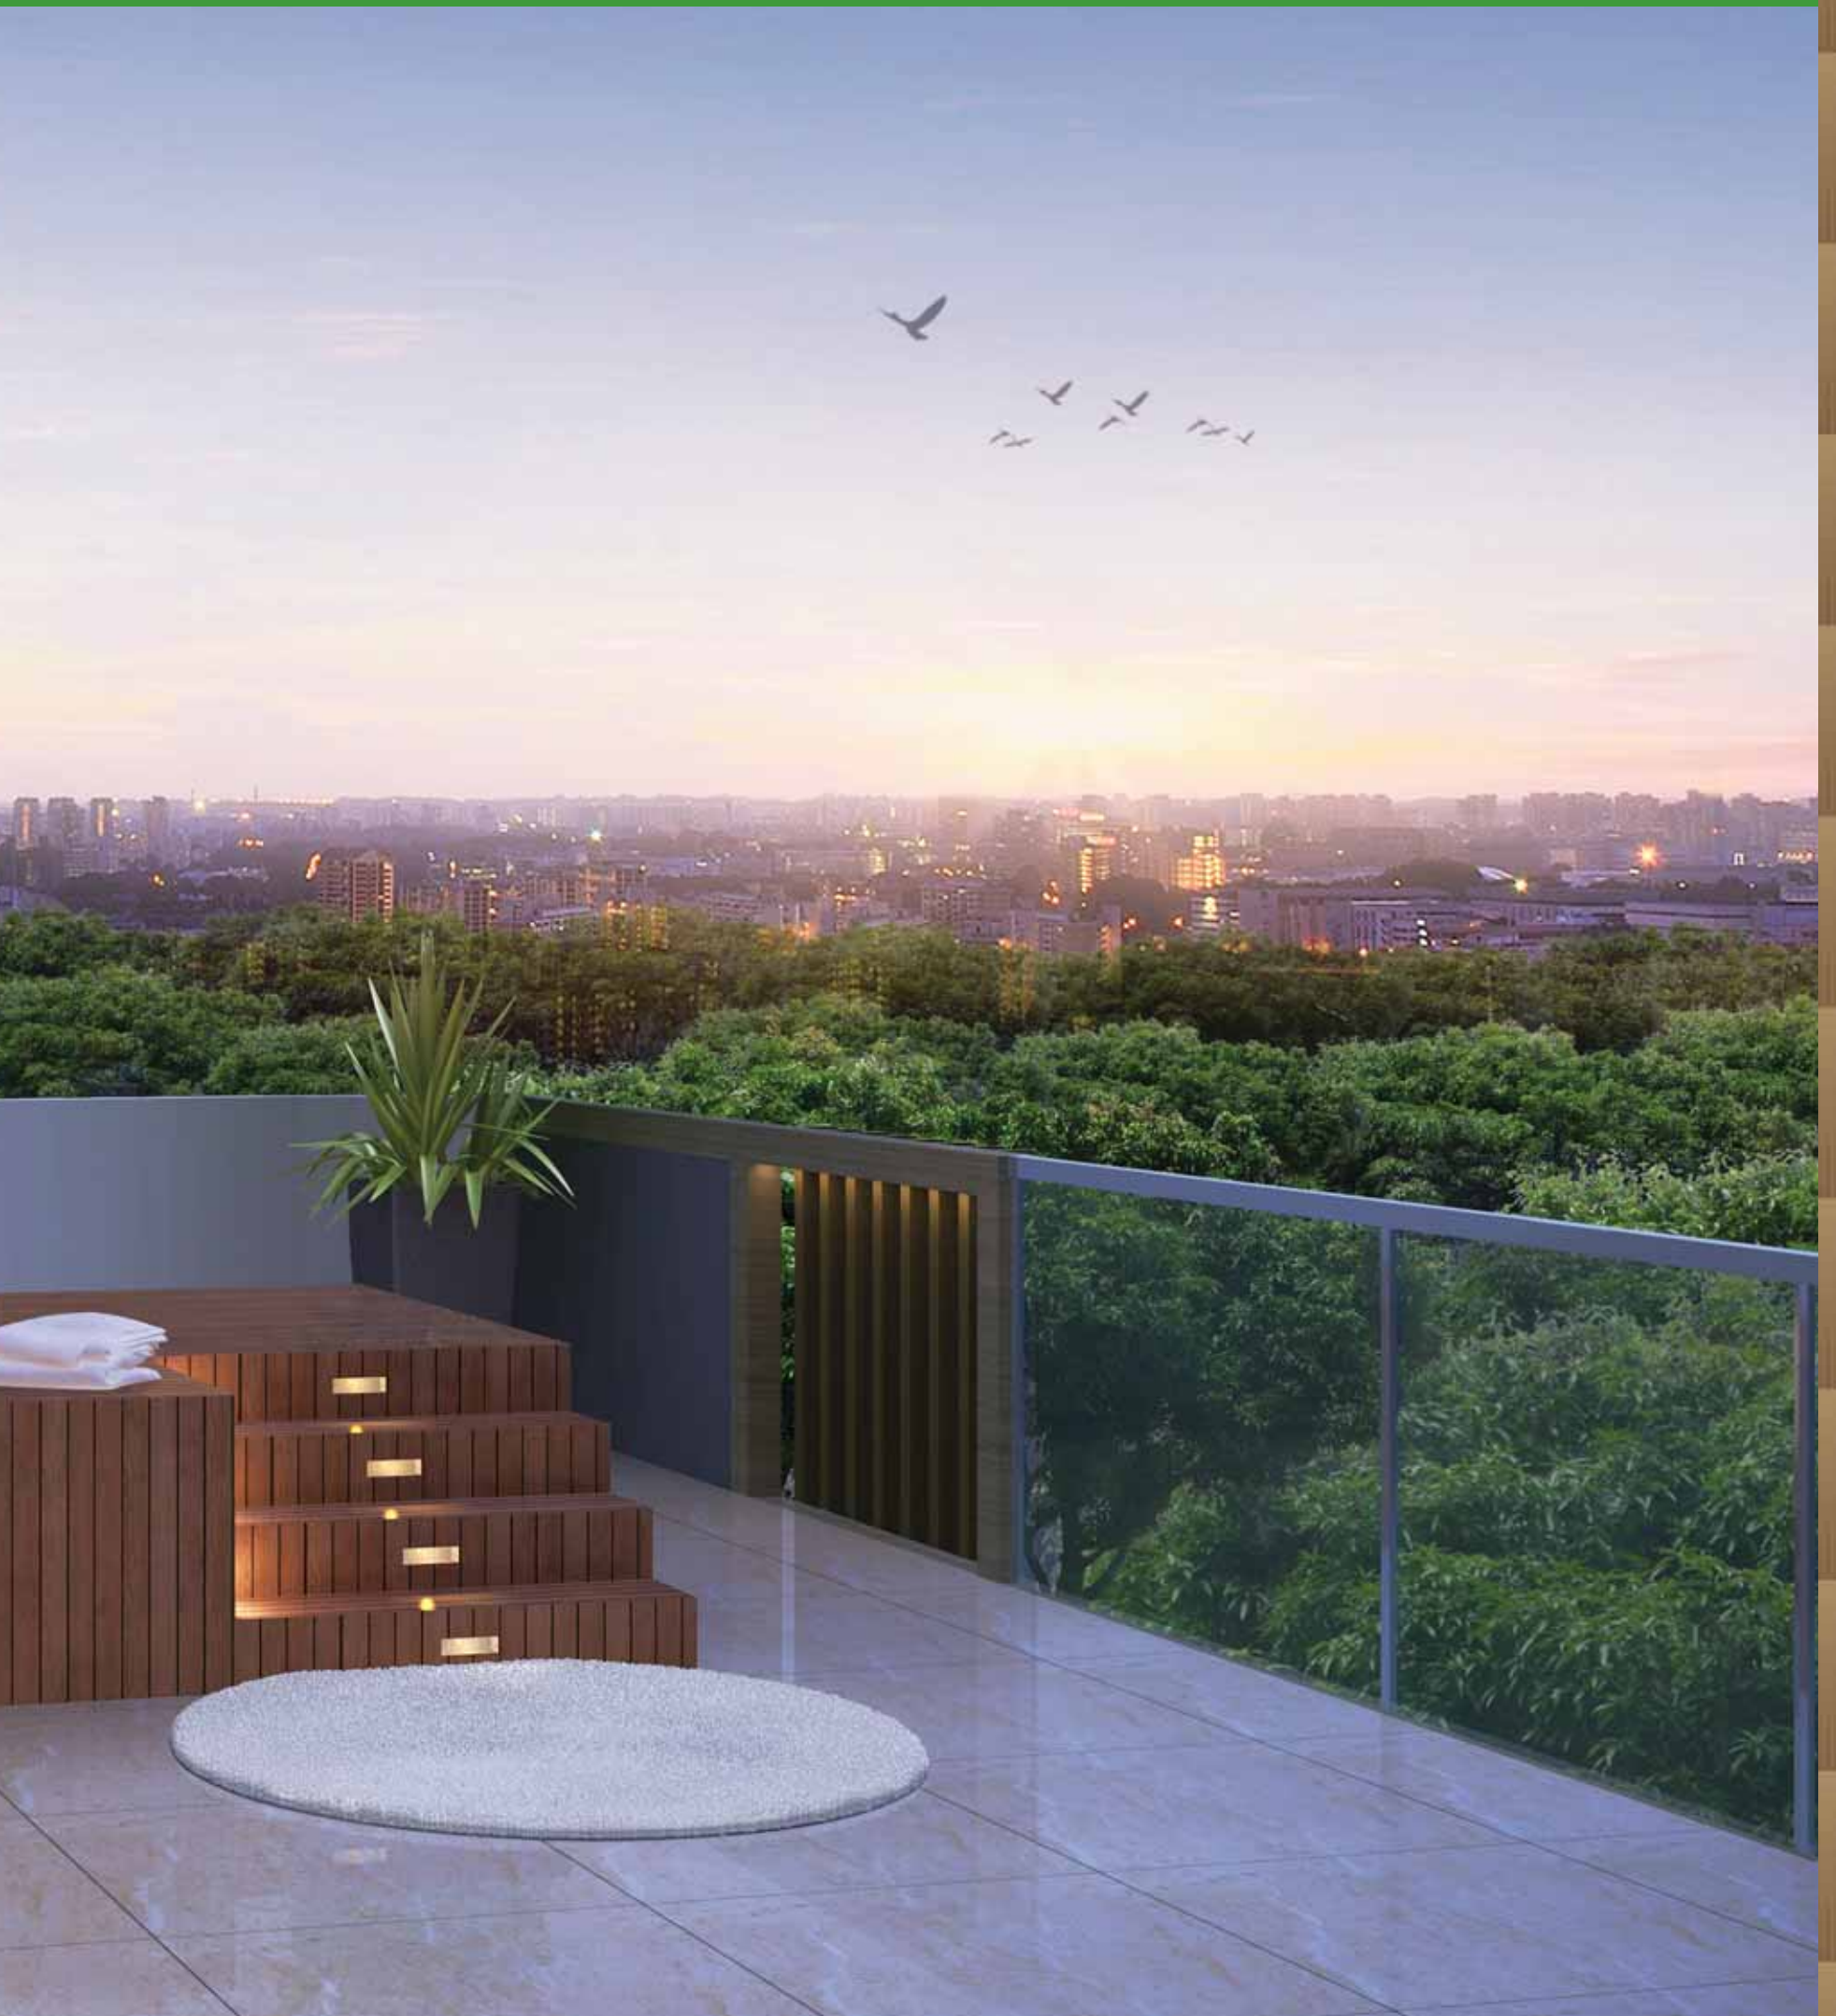

Be encompassed in the romance of nature by the Penthouse Jacuzzi. Capture the private, secluded moments as you are shrouded by amazing views from the Attic units.